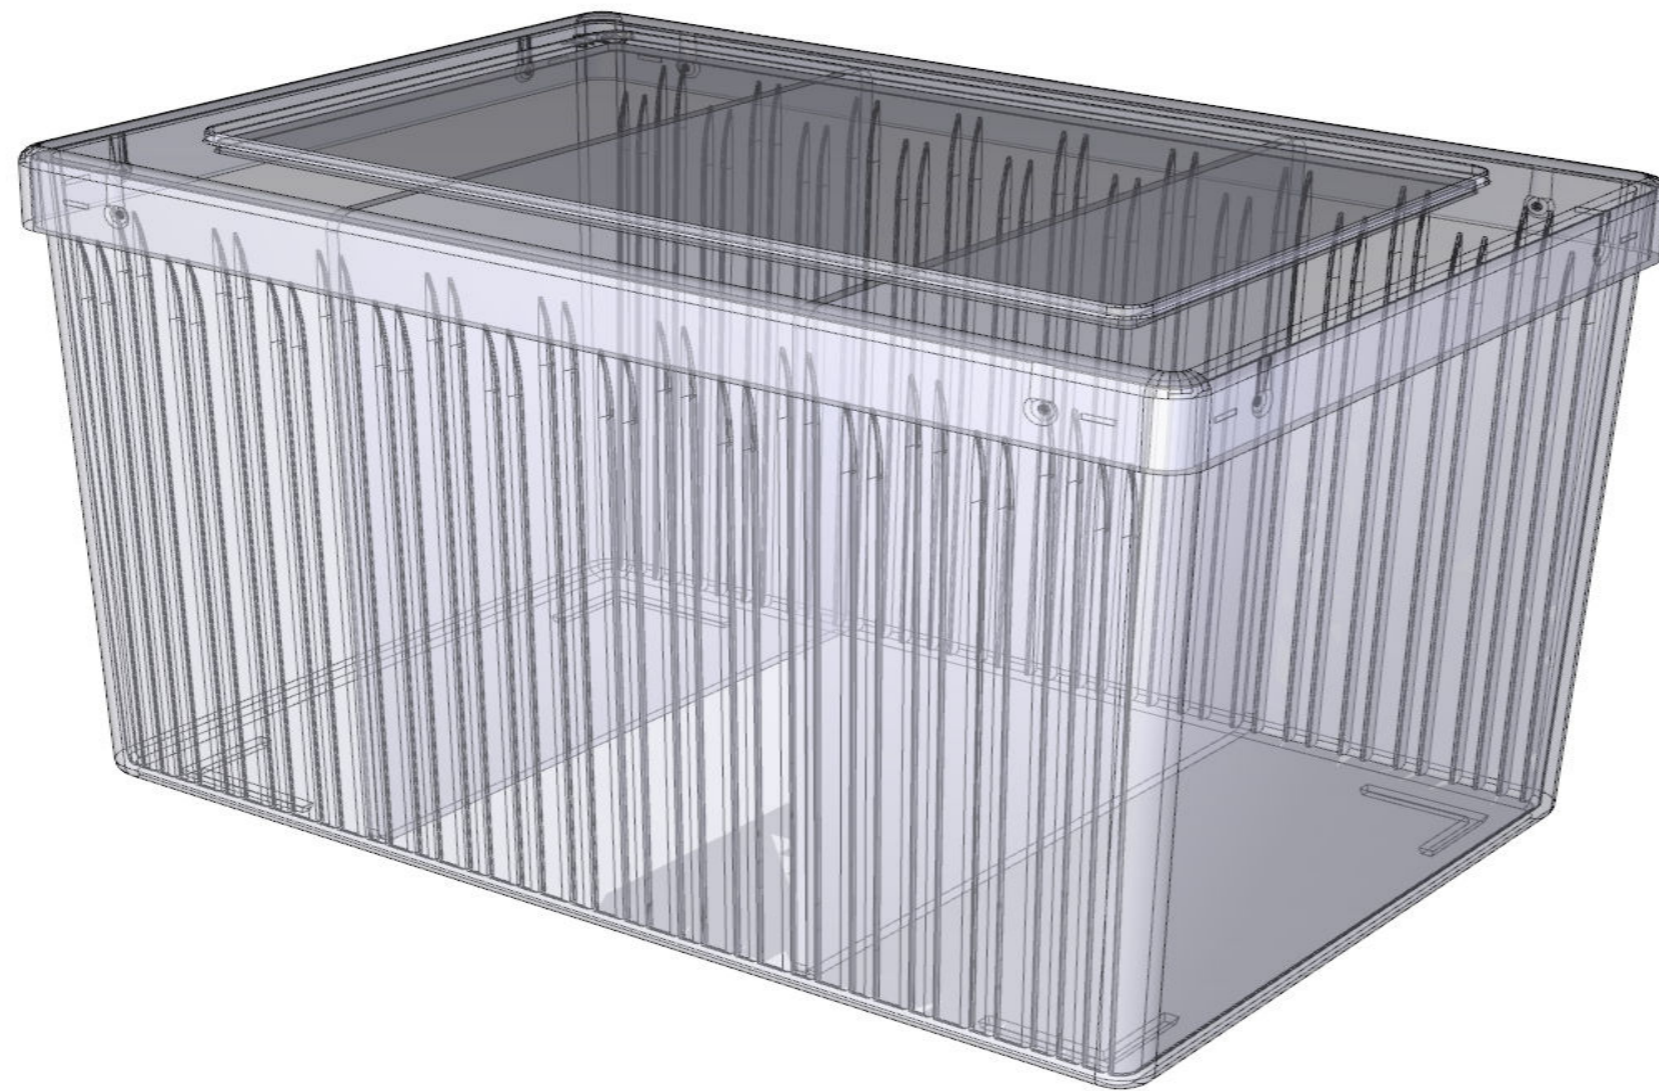

Series 500/80

122 x 82 mm Clear Plastic Boxes

Box with lid
External H x W x D

Base with lid
82 x 122 x 82

Base
80 x 120 x 80

Lid
11 x 122 x 82

Base with
dividers

Divider

Rotate model with mouse

Configuration and 3D content only works with Adobe Acrobat Reader