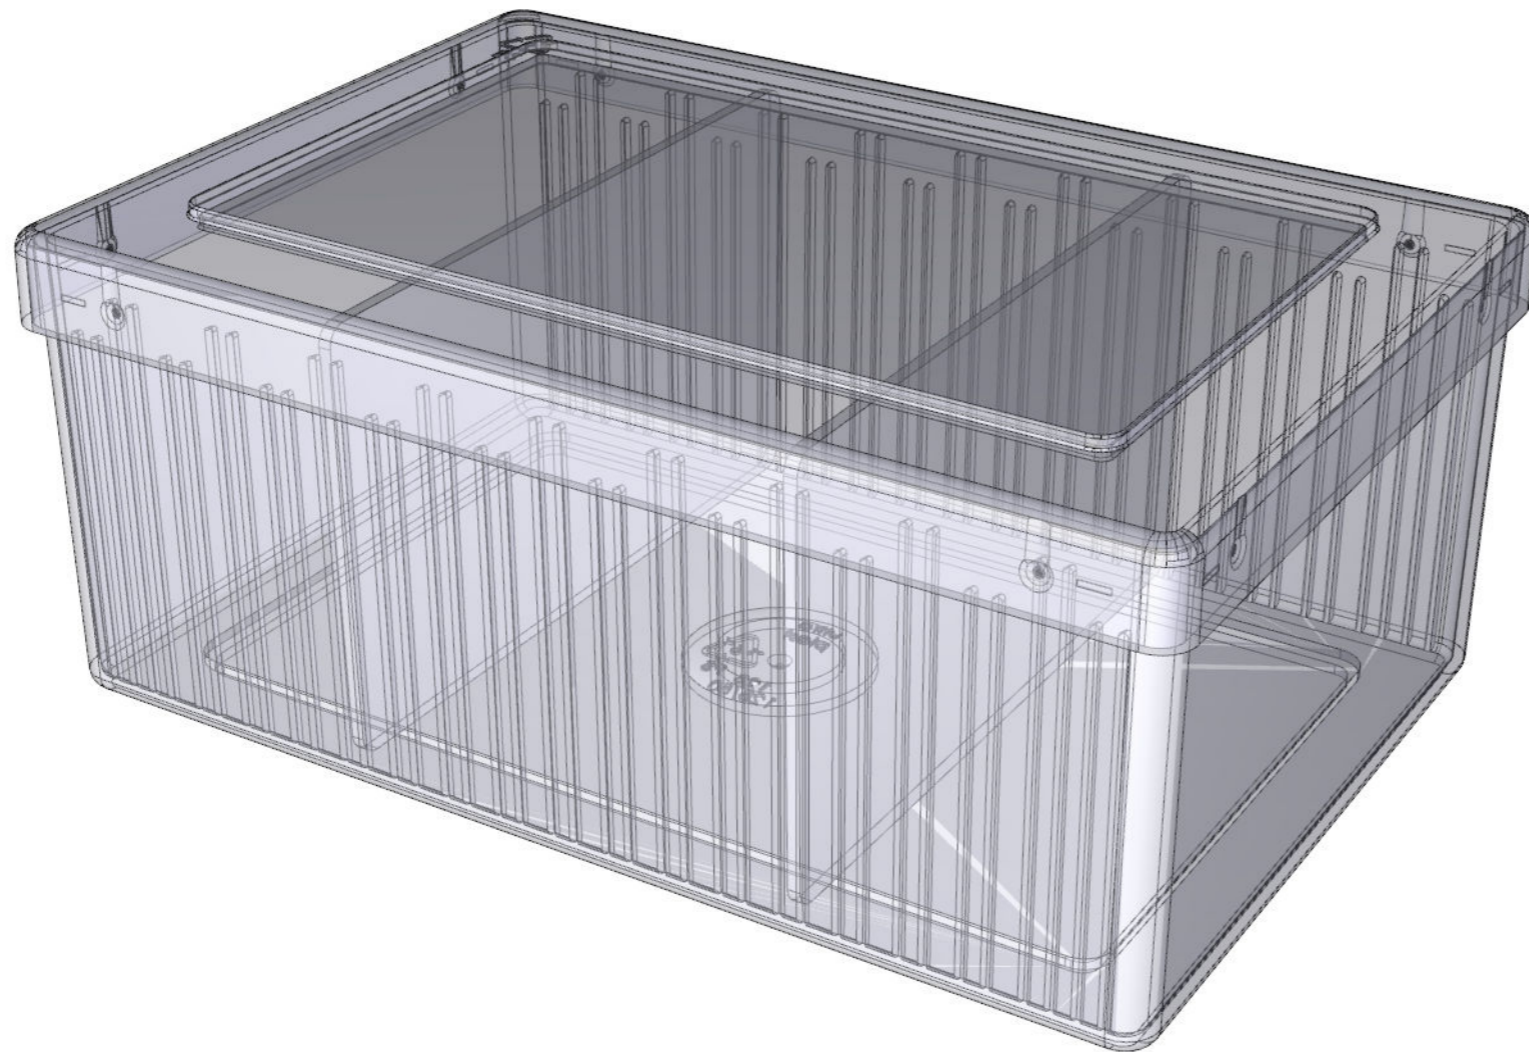

# Series 500/50

122 x 82 mm Clear Plastic Boxes

Box with lid  
External H x W x D

Base with lid  
52 x 122 x 82

Base  
50 x 120 x 80

Lid  
11 x 122 x 82

Base with  
dividers

Divider

Rotate model with mouse

Configuration and 3D content only works with Adobe Acrobat Reader