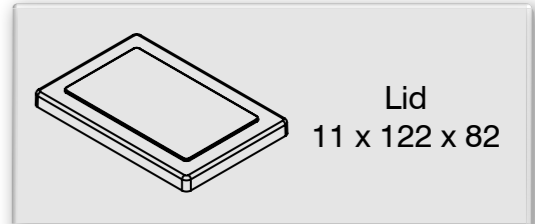

Series 500/30

122 x 82 mm Clear Plastic Boxes

Box with lid
External H x W x D

Rotate model with mouse

Configuration and 3D content only works with Adobe Acrobat Reader