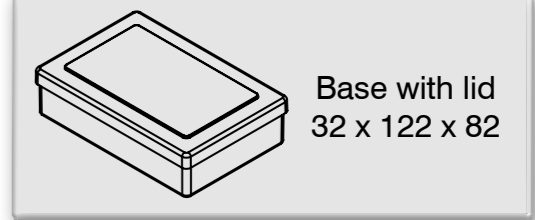

Series 500/30

122 x 82 mm Clear Plastic Boxes

Box with lid
External H x W x D

Rotate model with mouse

Configuration and 3D content only works with Adobe Acrobat Reader