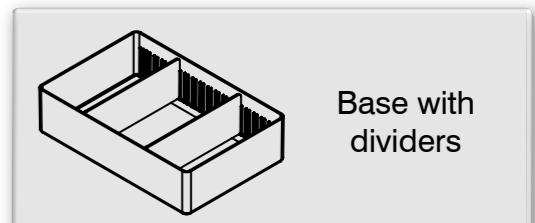

Series 500/30

122 x 82 mm Clear Plastic Boxes

Box with lid
External H x W x D

Rotate model with mouse

Configuration and 3D content only works with Adobe Acrobat Reader