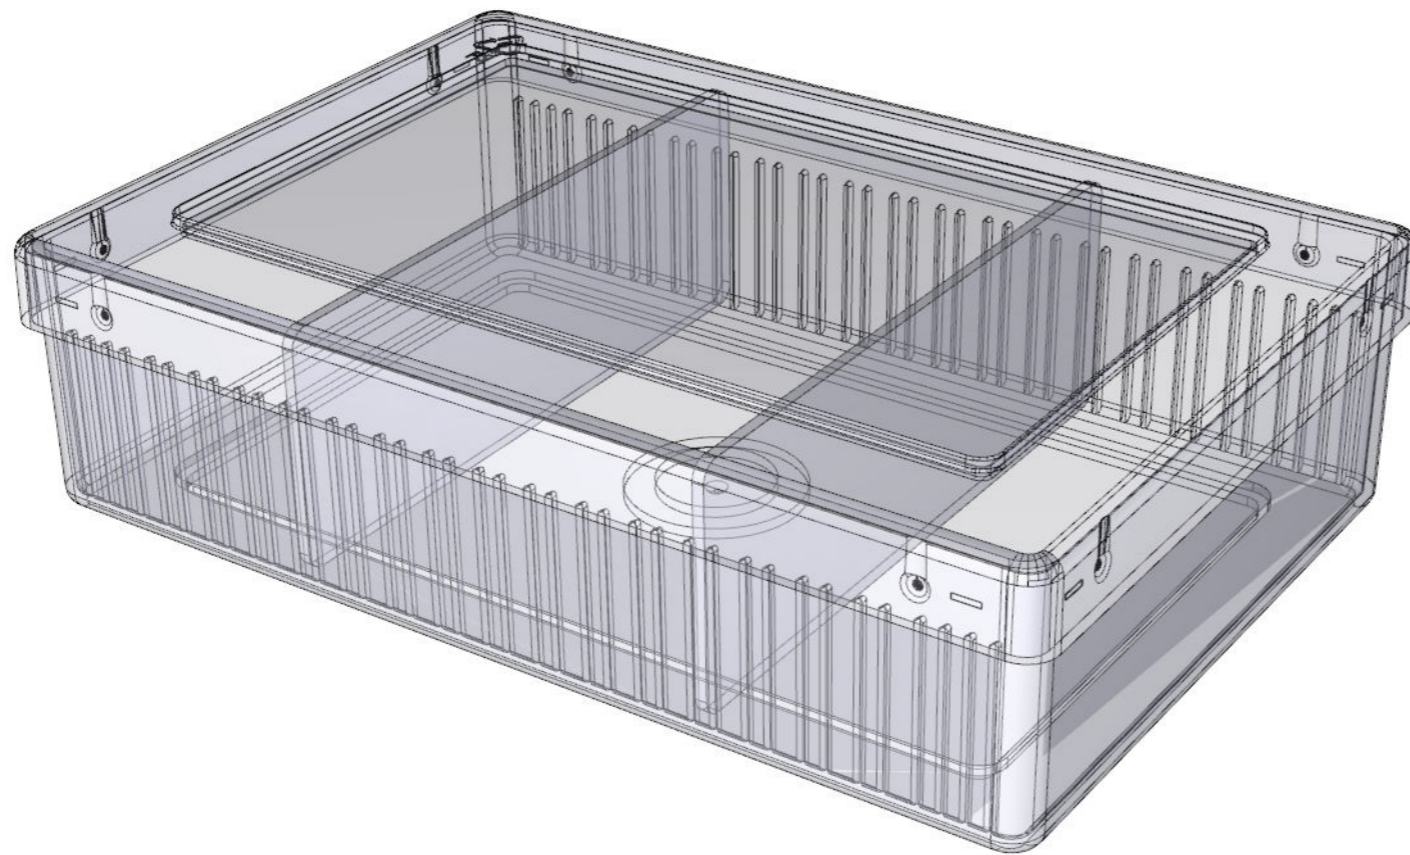

Series 500/30

122 x 82 mm Clear Plastic Boxes

Box with lid
External H x W x D

Rotate model with mouse

Configuration and 3D content only works with Adobe Acrobat Reader