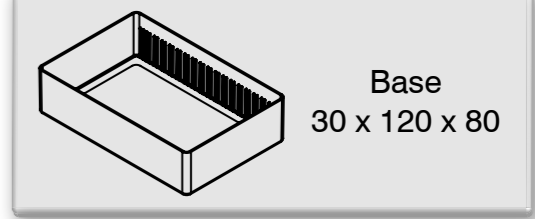

Series 500/30

122 x 82 mm Clear Plastic Boxes

Box with lid
External H x W x D

Rotate model with mouse

Configuration and 3D content only works with Adobe Acrobat Reader