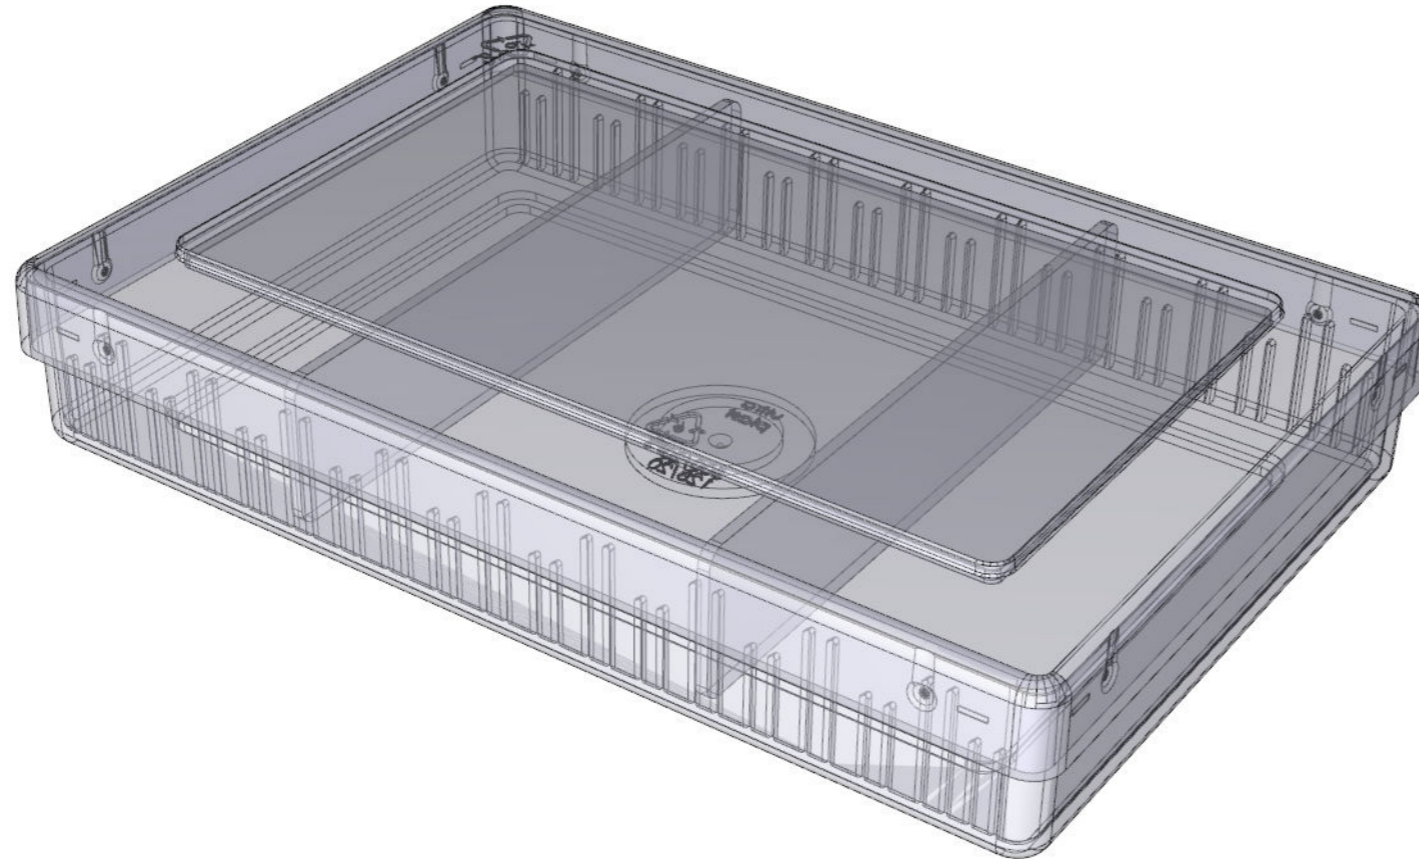

Carmo A/S
Hoejvangen 19
DK-3060 Espergaerde
+45 4912 2122
www.ultraplast.dk

Series 500/20

122 x 82 mm Clear Plastic Boxes

Box with lid
External H x W x D

Base with lid
22 x 122 x 82

Base
20 x 120 x 80

Lid
11 x 122 x 82

Base with dividers

Divider

Rotate model with mouse

Configuration and 3D content only works with Adobe Acrobat Reader