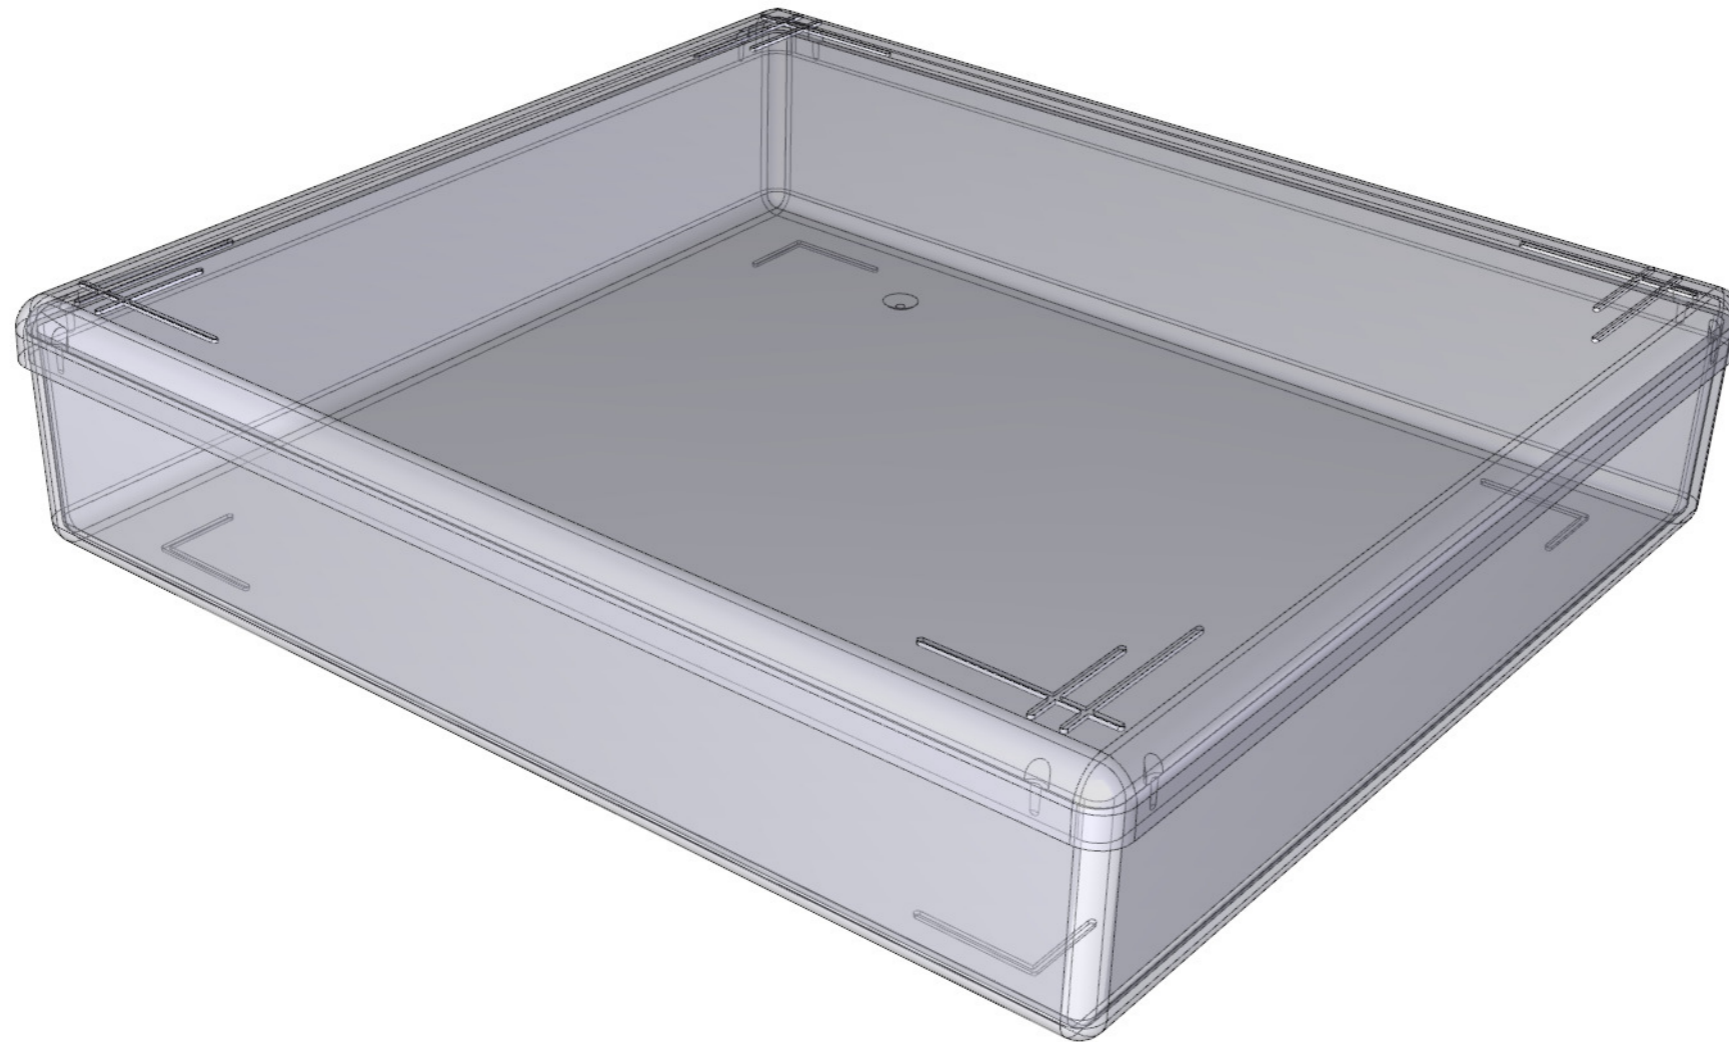

# Series 400

296 x 268 mm Transparent Plastic Boxes and Dividers

## Configuration

Internal H x W x D

 1 Compartment  
52 x 285 x 258

 9 Compartments  
52 x 93 x 84

 12 Compartment  
52 x 93 x 62

 15 Compartment  
52 x 55 x 84

 20 Compartment  
52 x 55 x 62

## Special Configuration

Example with angled dividers

Divider 284/15 and 257/7

## Box with lid

External H x W x D

 Base with lid  
64 x 296 x 268

 Base  
55 x 291 x 263

 Lid  
16 x 296 x 268